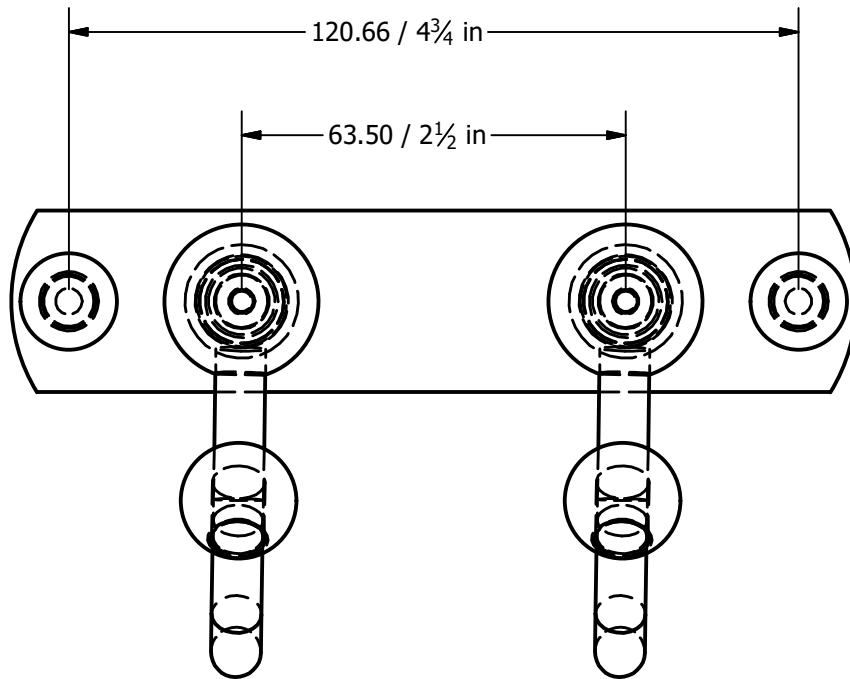

P1020-2			
ITEM	QTY	PART NUMBER	DESCRIPTION
1	1	BPHK-5	DOUBLE HOOK PLATE
2	2	PSTD8-78	POST
3	2	BL2T-1	1 Inch Diameter Ball 2 Taps
4	2	BL1T-34	3/4 Inch Ball Single Tap
5	2	HKHK	BENT TUBE
6	2	CARD-58	CAP

APPROVED FOR PRODUCTION

By: RICHARD PAUL
Date: 3-10-18

UNLESS OTHERWISE SPECIFIED	
.X	± .3mm
.XX	± .15mm
.XXX	± .008mm

CHECKED	3-10-18	P.D.	THIRD ANGLE PROJECTION
APPROVED	3-10-18	R.A.	
COPYRIGHT @ALLIEDBRASS 2018			

DRAWN	3-10-18	IM	MATERIAL:	BRASS	
DESCRIPTION:			FINISH		TBD
Prestige Skyline Collection			QTY		TBD
2 Position Multi Hook			DRAWING NO.		REV
			P1020-2		0
			SCALE		1:1
			SHEET: 1 OF 1		A4

		SCALE		1:1	SHEET: 1 OF 1	A4
		FINISH		TBD	REV	