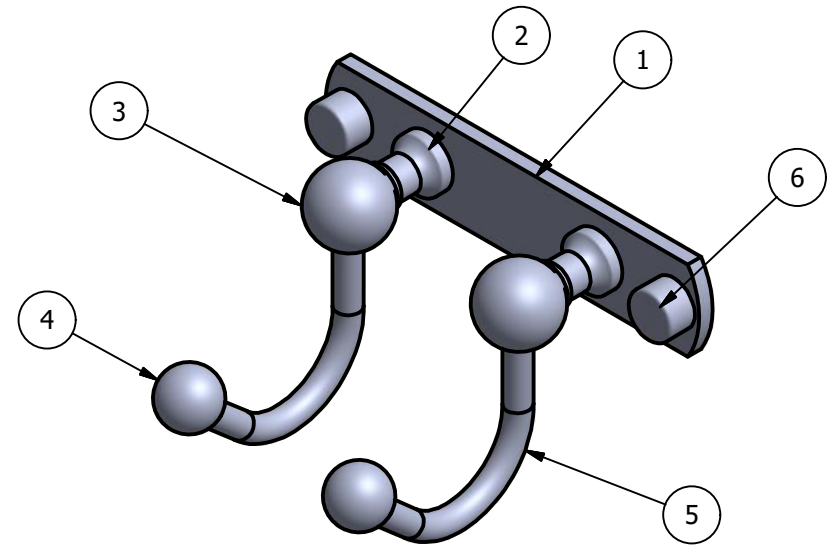

P1020-2			
ITEM	QTY	PART NUMBER	DESCRIPTION
1	1	BPHK-5	DOUBLE HOOK PLATE
2	2	PSTD8-78	POST
3	2	BL2T-1	1 Inch Diameter Ball 2 Taps
4	2	BL1T-34	3/4 Inch Ball Single Tap
5	2	HKHK	BENT TUBE
6	2	CARD-58	CAP

APPROVED FOR PRODUCTION

By: RICHARD PAUL
Date: 3-10-18

UNLESS OTHERWISE SPECIFIED	
.X	± .3mm
.XX	± .15mm
.XXX	± .008mm

CHECKED	3-10-18	P.D.	THIRD ANGLE PROJECTION
APPROVED	3-10-18	R.A.	
COPYRIGHT @ALLIEDBRASS 2018			

DRAWN	3-10-18	IM	MATERIAL:	BRASS	
DESCRIPTION:			FINISH		TBD
Prestige Skyline Collection			QTY		TBD
2 Position Multi Hook			DRAWING NO.		REV
			P1020-2		0
			SCALE		1:1
			SHEET: 1 OF 1		A4

		SCALE		1:1	SHEET: 1 OF 1	A4
		FINISH		TBD	REV	