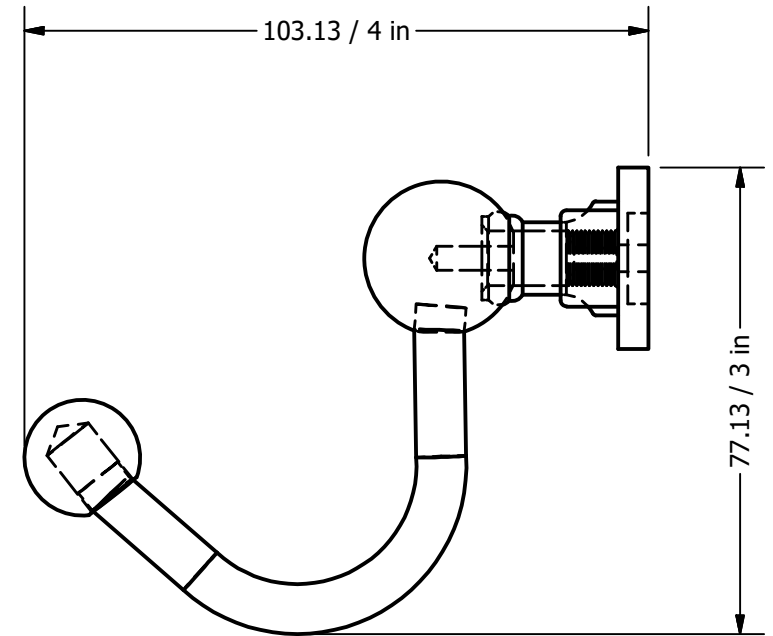

P1020-2			
ITEM	QTY	PART NUMBER	DESCRIPTION
1	1	BPHK-5	DOUBLE HOOK PLATE
2	2	PSTD8-78	POST
3	2	BL2T-1	1 Inch Diameter Ball 2 Taps
4	2	BL1T-34	3/4 Inch Ball Single Tap
5	2	HKHK	BENT TUBE
6	2	CARD-58	CAP

APPROVED FOR PRODUCTION

By: RICHARD PAUL
Date: 3-10-18

UNLESS OTHERWISE SPECIFIED	
.X	± .3mm
.XX	± .15mm
.XXX	± .008mm

CHECKED	3-10-18	P.D.	THIRD ANGLE PROJECTION
APPROVED	3-10-18	R.A.	
COPYRIGHT @ALLIEDBRASS 2018			

DRAWN	3-10-18	IM	MATERIAL:	BRASS	
DESCRIPTION:			FINISH		TBD
Prestige Skyline Collection			QTY		TBD
2 Position Multi Hook			DRAWING NO.		REV
			P1020-2		0
			SCALE		1:1
			SHEET: 1 OF 1		A4

		SCALE		1:1	SHEET: 1 OF 1	A4
		FINISH		TBD	REV	